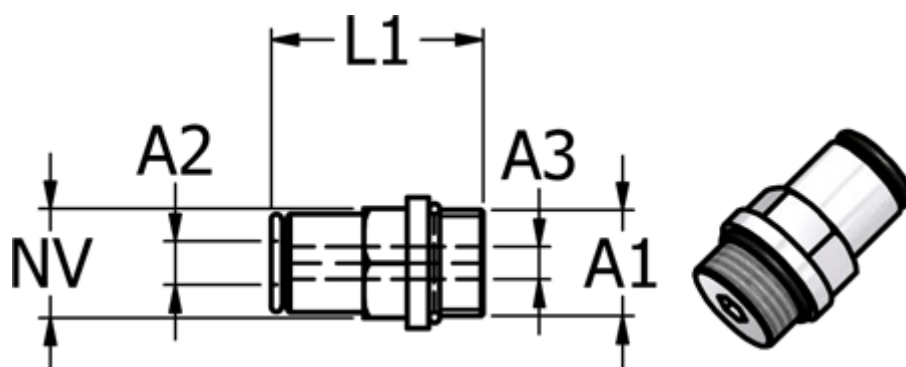

Data Sheet

Article number: 5867450186

Description: Metal fitting 745.018-6, Ø6 - G 1/8"
Push-in lige union

Measures

Ext. hose diameter A1	= 6
Hexagon A3	= 4
L1	= 21.6
NV	= 12
Thread A2	= G 1/8"